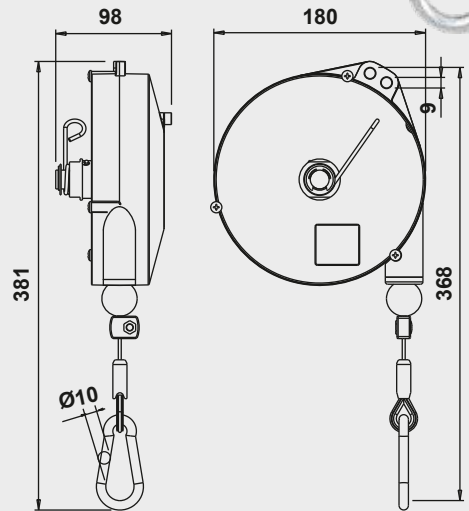

9
 2500 mm
 2÷14 kg

9346NY ÷ 9350NY

10
 2500 mm
 2÷14 kg

In addition to the features of the former range, the new balancers are equipped with a new device enabling to stop the stroke by carrying out a simple operation on the load.

Item	9336NY	9337NY	9338NY	9339NY	9340NY
Capacity	2÷4	4÷6	6÷8	8÷10	10÷14
Weight	3,14	3,30	3,36	3,43	3,58
Stroke	2500 mm				
Cable	Dyneema®				
Body	Aluminium				

Item	9346NY	9347NY	9348NY	9349NY	9350NY
Capacity	2÷4	4÷6	6÷8	8÷10	10÷14
Weight	3,14	3,32	3,38	3,48	3,62
Stroke	2500 mm				
Cable	Dyneema®				
Body	Aluminium				