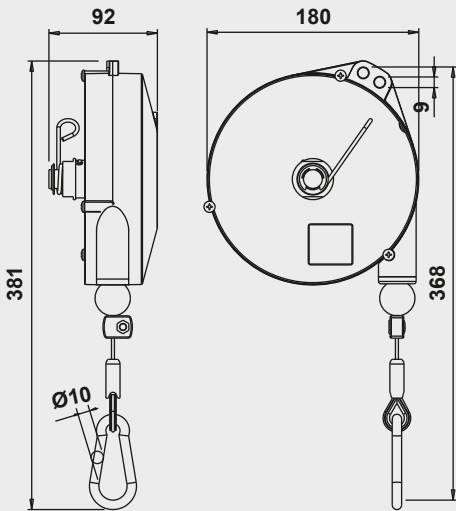

9
 2500 mm
 2÷14 kg

9346NY ÷ 9350NY

10
 2500 mm
 2÷14 kg

In addition to the features of the former range, the new balancers are equipped with a new device enabling to stop the stroke by carrying out a simple operation on the load.

Item	9336NY	9337NY	9338NY	9339NY	9340NY
Capacity	2÷4	4÷6	6÷8	8÷10	10÷14
Weight	3,14	3,30	3,36	3,43	3,58
Stroke	2500 mm				
Cable	Dyneema®				
Body	Aluminium				

Item	9346NY	9347NY	9348NY	9349NY	9350NY
Capacity	2÷4	4÷6	6÷8	8÷10	10÷14
Weight	3,14	3,32	3,38	3,48	3,62
Stroke	2500 mm				
Cable	Dyneema®				
Body	Aluminium				