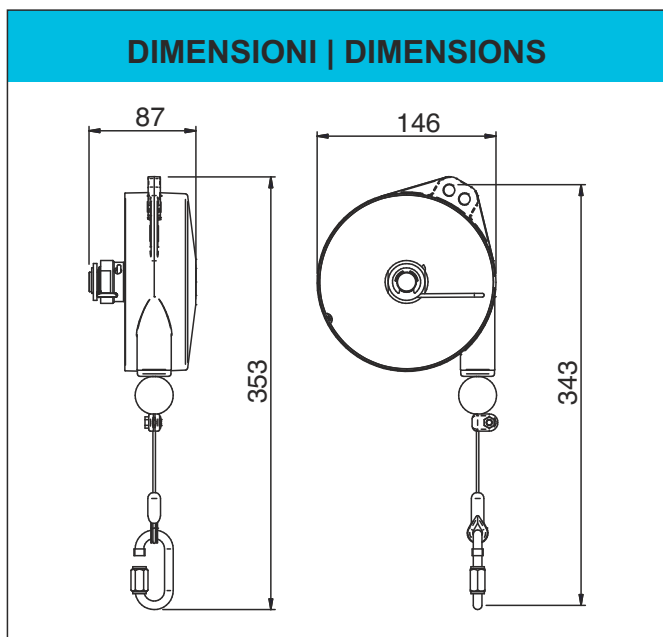

LIGHT

CE MADE IN ITALY

Bilanciatore Balancer

ART. ITEM	Kg	mm	Kg
LIGHT 4	2÷4	2500	1.90
LIGHT 6	4÷6	2500	1.98
LIGHT 8	6÷8	2500	2.28

DIMENSIONI SCATOLA DIMENSIONS BOX			
	LIGHT 4	LIGHT 6	LIGHT 8
kg	2.1	2.1	2.5
mm	200x155x90	200x155x90	200x155x90