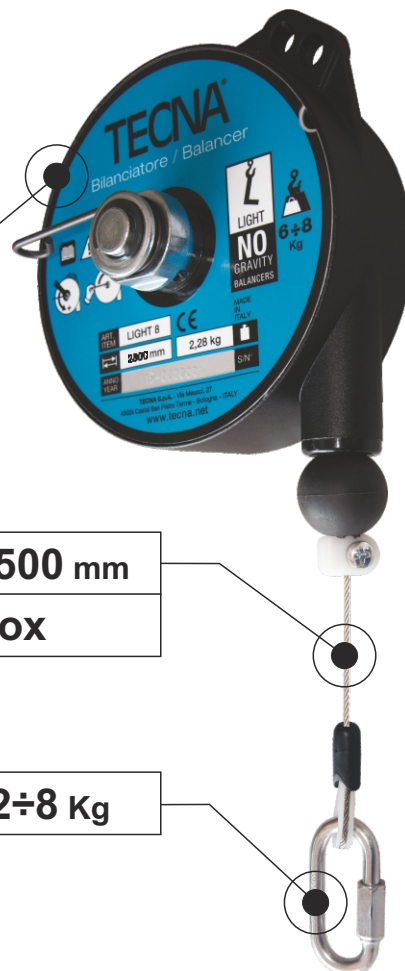

LIGHT

CE MADE IN ITALY

Bilanciatore Balancer

ART. ITEM	Kg	mm	Kg
LIGHT 4	2÷4	2500	1.90
LIGHT 6	4÷6	2500	1.98
LIGHT 8	6÷8	2500	2.28

DIMENSIONI SCATOLA DIMENSIONS BOX			
	LIGHT 4	LIGHT 6	LIGHT 8
kg	2.1	2.1	2.5
mm	200x155x90	200x155x90	200x155x90